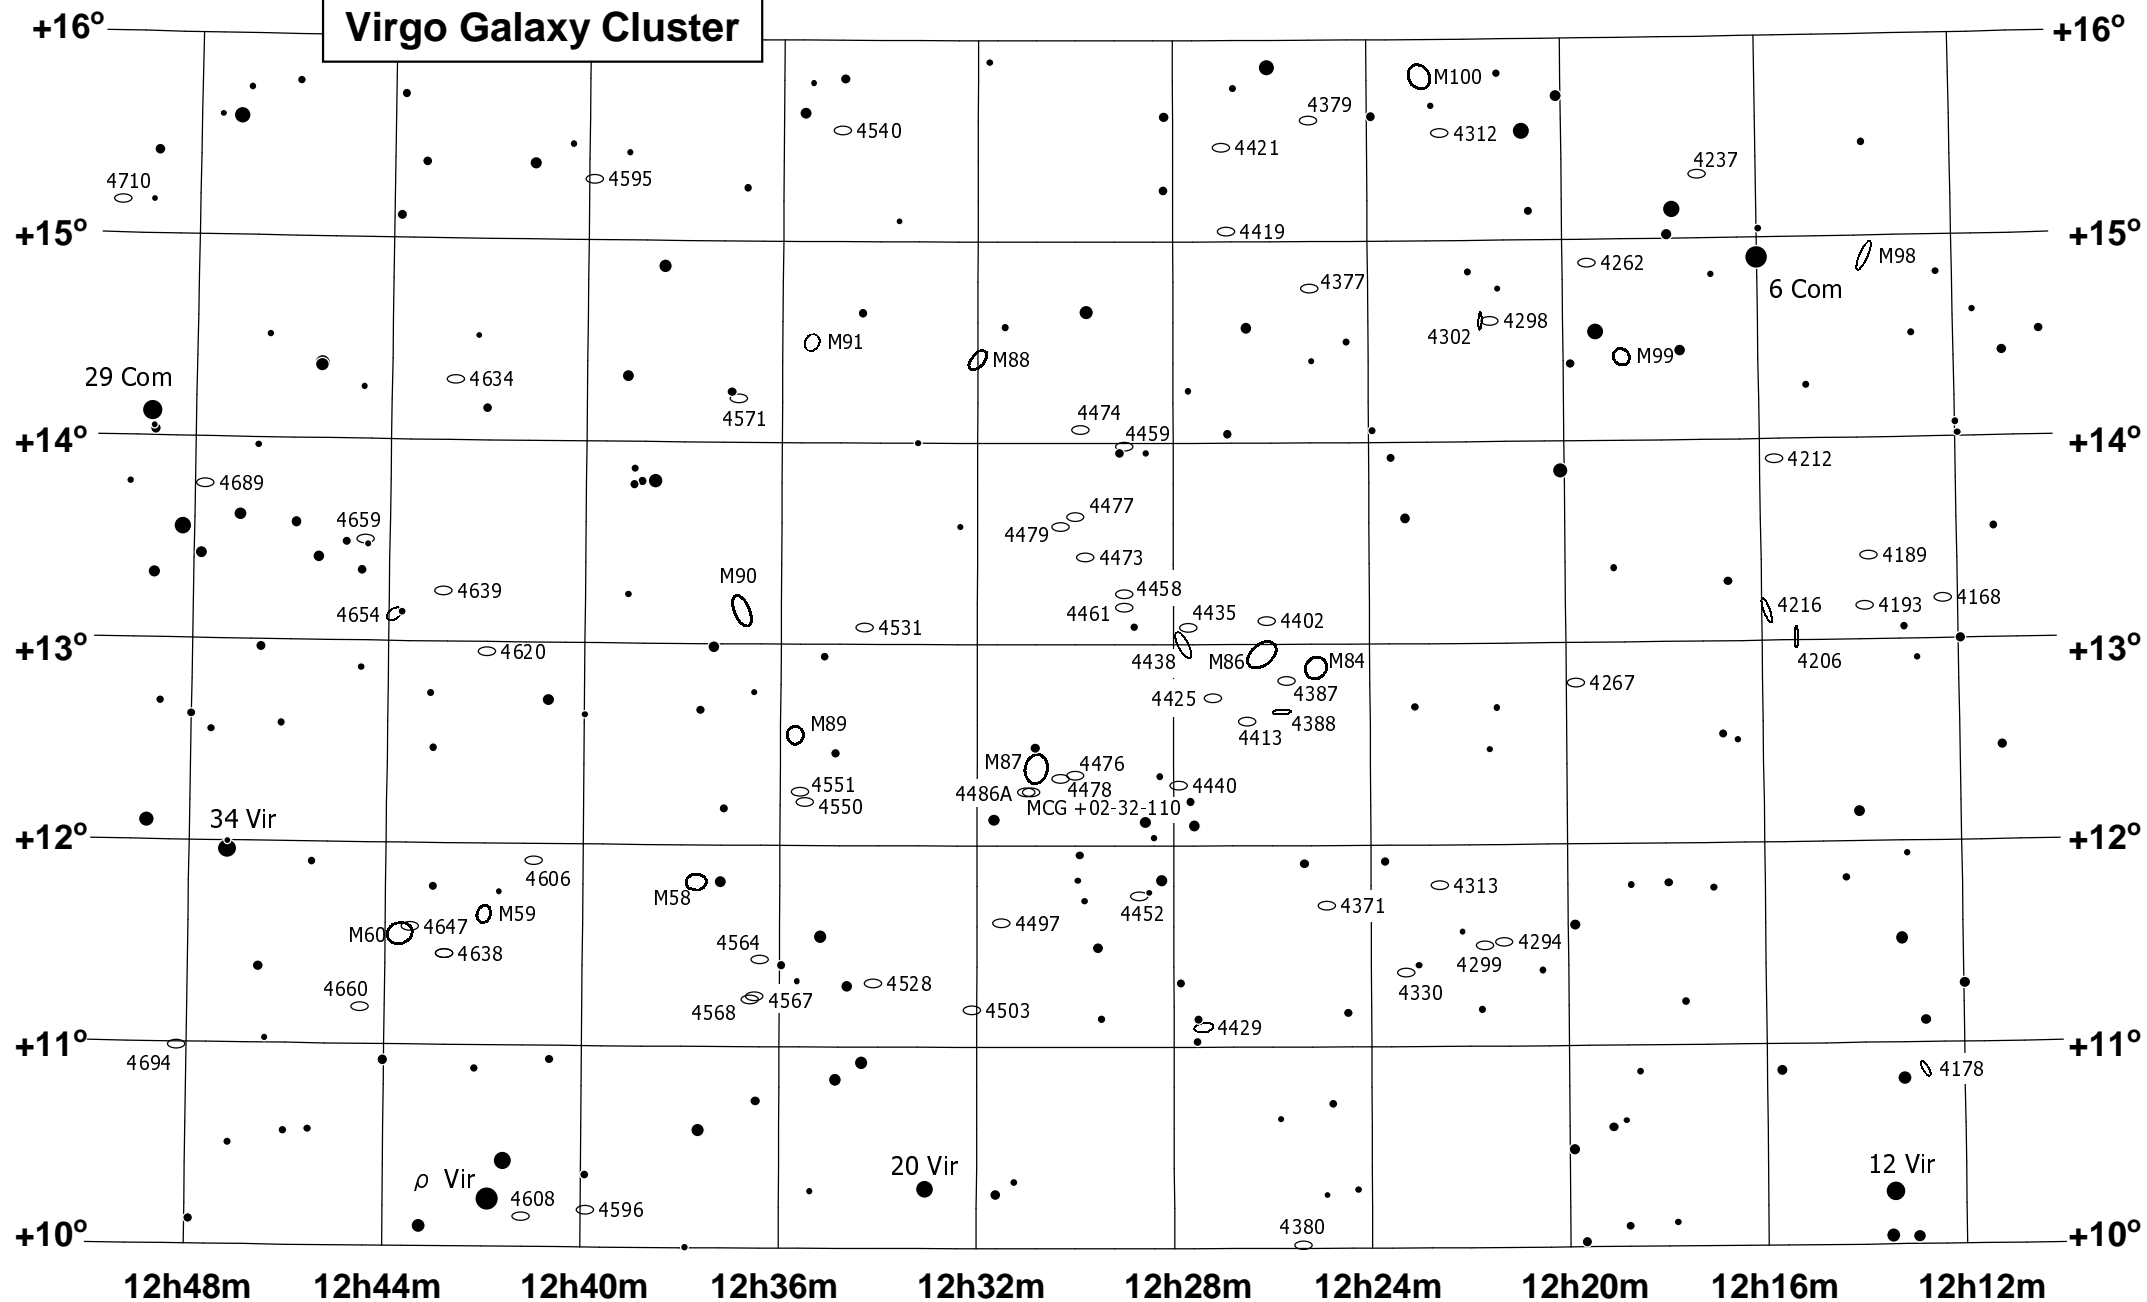

Virgo Galaxy Cluster

Magnitude Scale

●	●	●	●	●	●	●
4	5	6	7	8	9	10